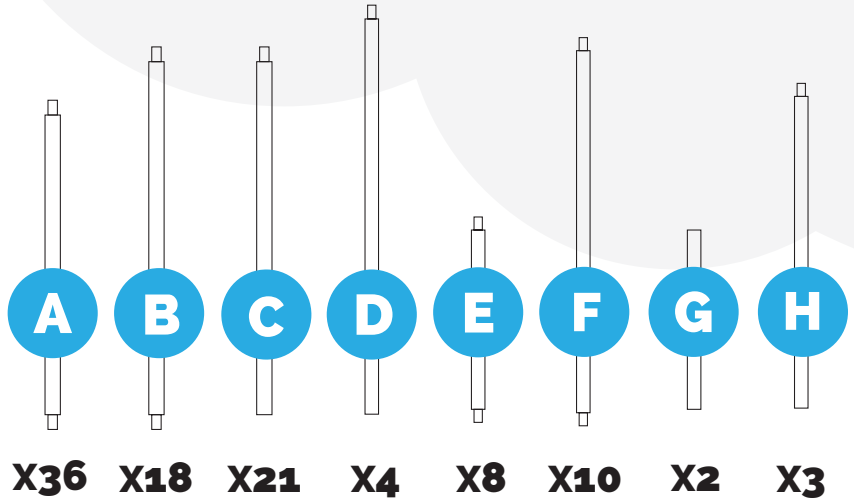

OCR
OPTIMUM CLIMATE ROOM

ASSEMBLY INSTRUCTIONS

OCR 600
XXL SERIES

WWW.OCR-CLIMATEROOMS.COM

STEP **1**

STEP **2**

STEP 3

STEP 4