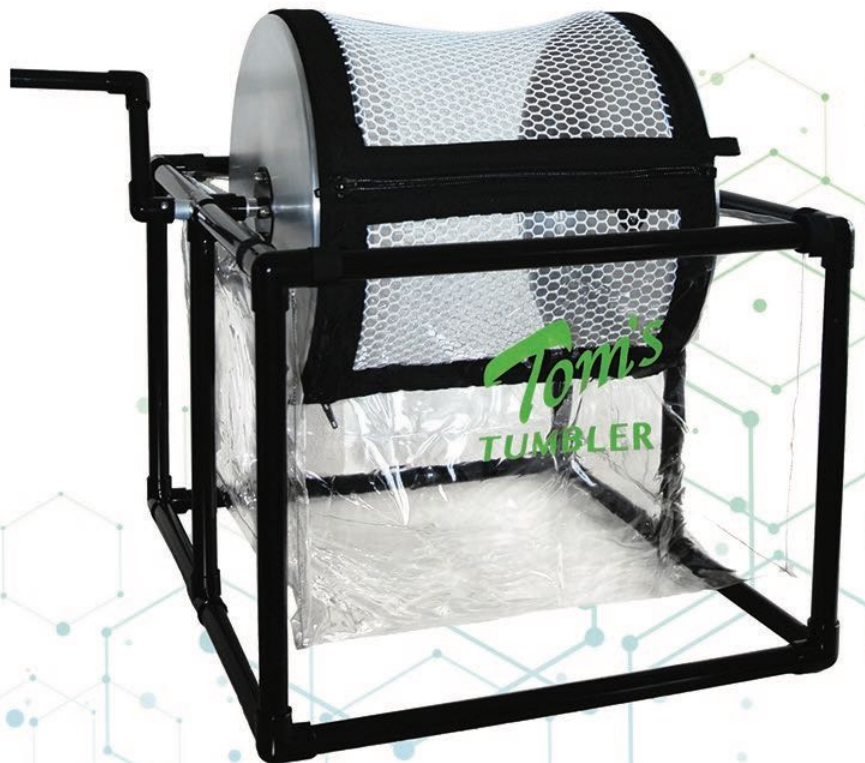

Optional Accessories

(additional charges apply)

- 1/4" MeshNet for separating
- Kief Net
- Dust Cover

Model # TTT1600-HC

800.601.0797

sales@tomstumbletrimmer.com

tomstumbletrimmer.com