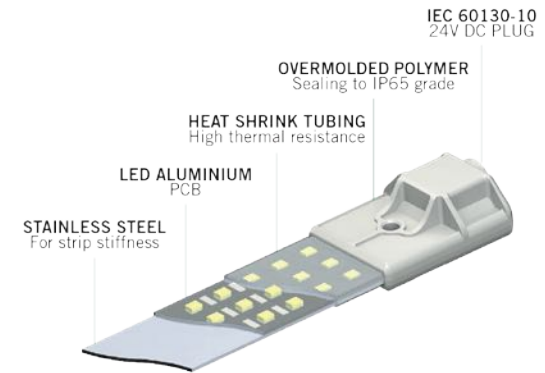

## LIGHT LEVEL VS GROW STAGE

LEVEL I			LEVEL II			LEVEL III				
0-100	100-200	200-300	300-400	400-500	500-600	600-800	800-1000	1000-1200	1200-1400	1400+
EARLY SPRING SUNLIGHT			SPRING SUNLIGHT			SUMMER SUNLIGHT				
Cutting, Seedling, Vegetative			Growing			Blooming				

# COSMORROW TECHNOLOGY

Compact, solid, water proof, durable, safe (24V)

1. COSMORROW KITS FULL SPECTRUM

2. COSMORROW TNOLED GROW SPECTRUM

3. COSMORROW BOOSTERS UV & IR

4. COSMORROW BULBS & POWER SUPPLIES

Patent n°W02021176302

**IP65**  
Waterproof

**Strong**  
Fall resistant

**24V Bulbs**  
100% Safe

**Custom**  
Spectrum

## SUMMER SUNLIGHT

**COM60K**

**COM100K**

REFERENCE	DESIGNATION	POWER	GROW AREA	PPE	PPF	PPFD AVERAGE*	BULBS INCULDED	COLOR / LINE	SPECTRUM
<b>COM60K</b>	Cosmorrow 60W FULL SPECTRUM	60 W	60x40 cm	2.4 $\mu\text{mol/s/W}$	144 $\mu\text{mol/s}$	765 $\mu\text{mol/s/m}^2$	3x COP20BL		
<b>COM100K</b>	Cosmorrow 100W FULL SPECTRUM	100 W	60x60 cm	2.4 $\mu\text{mol/s/W}$	240 $\mu\text{mol/s}$	728 $\mu\text{mol/s/m}^2$	5x COP20BL		