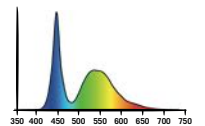

REFERENCE	DESIGNATION	POWER	GROW AREA	PPE	PPF	PPFD AVERAGE*	INCLUDED BULBS	COLOR / LINE	SPECTRUM
TN04065	TNoled 2x20W GROWING	40W	60x40cm	2.0 $\mu\text{mol/s/W}$	80 $\mu\text{mol/s}$	355 $\mu\text{mol/s/m}^2$	2x COL2065		
TN08065	TNoled 2x40W GROWING	80W	120x40cm	2.0 $\mu\text{mol/s/W}$	160 $\mu\text{mol/s}$	363 $\mu\text{mol/s/m}^2$	2x COL4065	6500 K 6500 K 6500 K