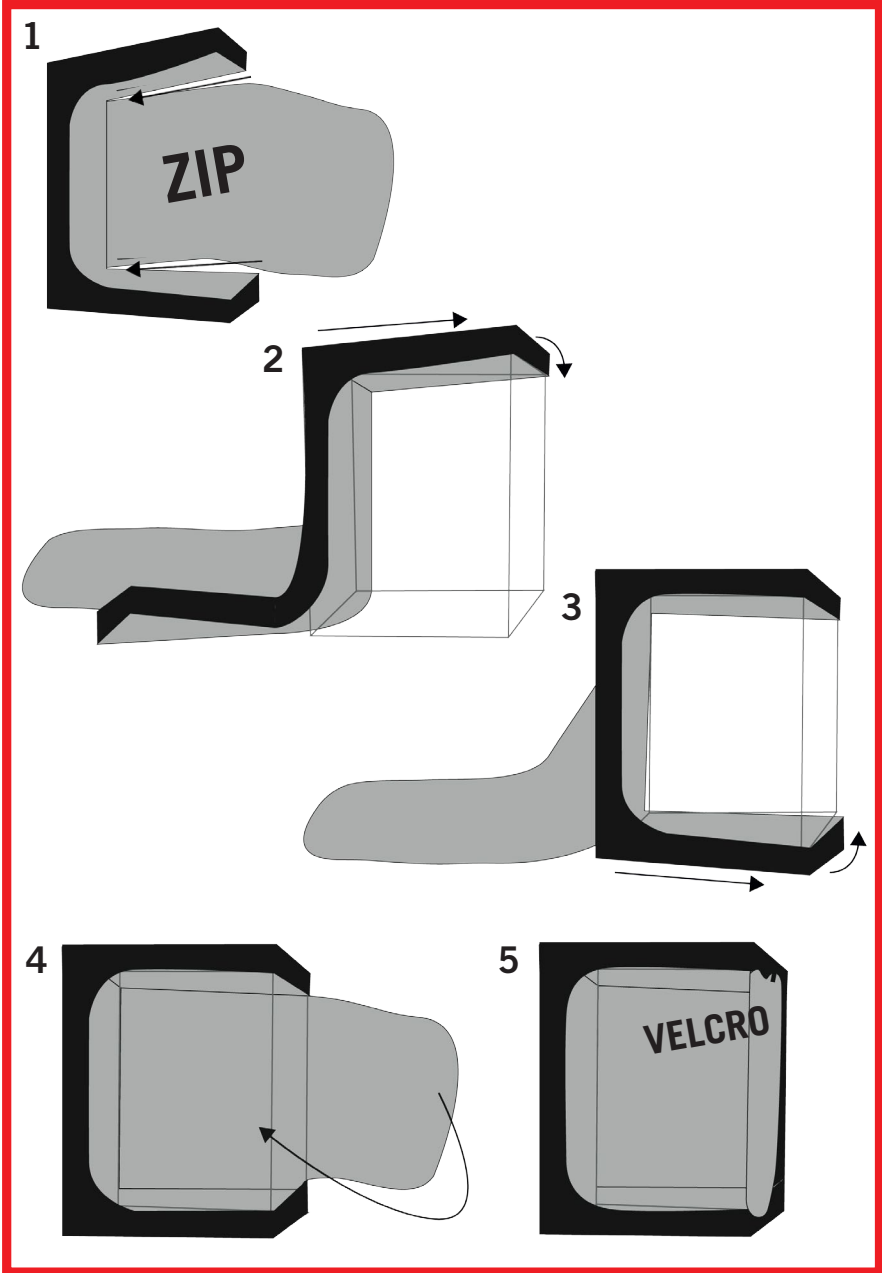

HYDROSHOOT

ASSEMBLY INSTRUCTIONS

HYDRO SHOOT

Hydroshoot : **Fabric Assembly**

HS60 - HS80 - HS100

HS40 - HS120 - HS150 - HS240 - HS300
HS240W - HS300W - HS480W - HS600W

HYDROSHOOT
HS40

Structure Assembly HS40

x8 C16-Y

x4 C16-H

x10 T16-40

x4 T16-120

HYDROSHOOT
HS80P

Structure Assembly HS80P

x8 C16-Y

x8 HS16-A