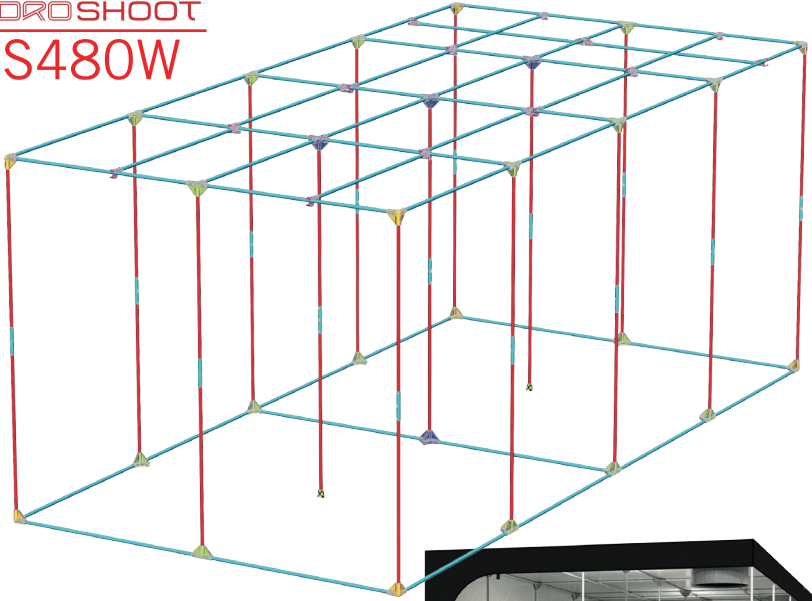

12x T19-100

6x C19-H

2x CF7D

HS240W
HS300W

HYDRO SHOOT
HS480W

Structure Assembly HS480W

8x C19-Y

16x C19-K