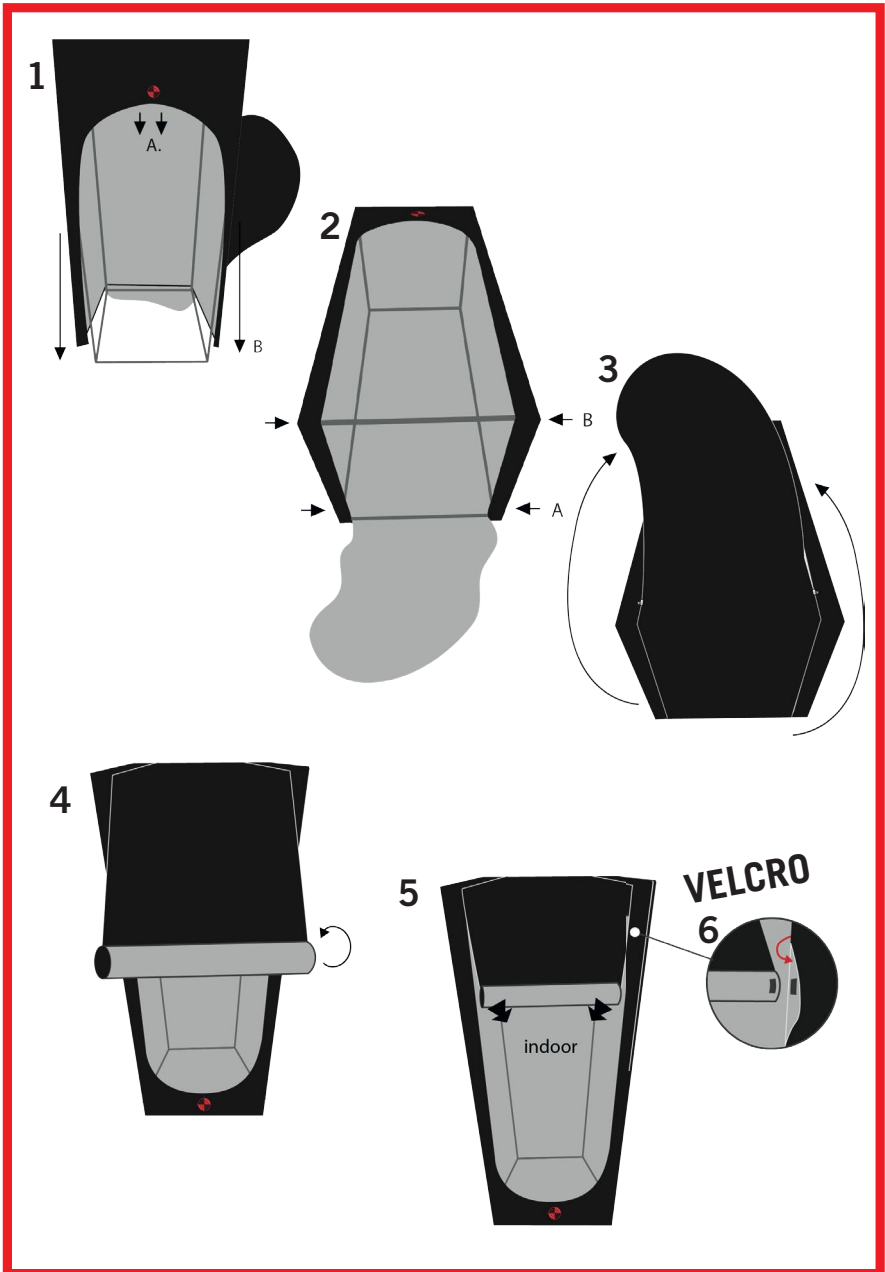

HYDROSHOOT

ASSEMBLY INSTRUCTIONS

HYDRO SHOOT

Hydroshoot : **Fabric Assembly**

HS60 - HS80 - HS100

HS40 - HS120 - HS150 - HS240 - HS300
HS240W - HS300W - HS480W - HS600W

HYDROSHOOT
HS40

Structure Assembly HS40

x8 C16-Y

x4 C16-H

x10 T16-40

x4 T16-120

HYDROSHOOT
HS80P

Structure Assembly HS80P

x8 C16-Y

x8 HS16-A