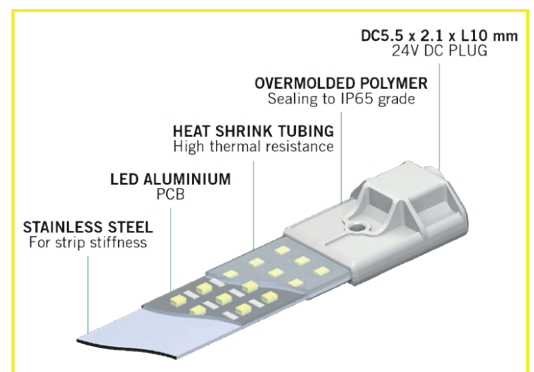

PATENT N°W02021176302

+20% yield
Largest Footprint

24 V Bulbs
100% Safe

IP65
Water jet resistant

Unbreakable
Strong & Fall resistant