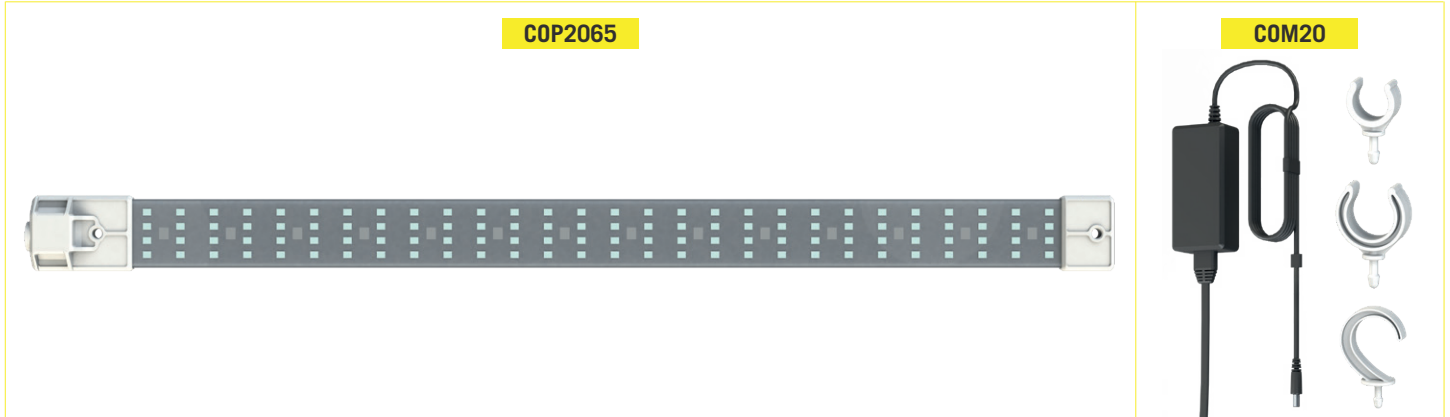

COSMORROW BULBS (COP)

EARLY SPRING SUNLIGHT -BULB REPLACEMENT - CUSTOM SETUP

Replace bulbs of your Cosmorrow kit or create your own system with our 24V bulbs.

Use them with our Cosmorrow power supply, or with any other 24V power supply.

The COL (PPE 2.0 umol/J) is less costly while COP (PPE 2.7 umol/J) has a higher efficiency.

WARNING : COP40FS cannot be interchanged with the others 40W, due to their different lengths.

REFERENCE	DESIGNATION	PPE	VIDEO
COP2065	Cosmorrow Led 20w L50cm / L20" GROW	2.7µmol/s/W	
COP40GR	Cosmorrow Led 40w L90cm / L28" GROW	2.7µmol/s/W	
COP20BL	Cosmorrow Led 20w L50cm / L20" BLOOM	2.4µmol/s/W	
COP40FS	Cosmorrow Led 40w L70cm / L36" BLOOM	2.85µmol/s/W	
COM20	Cosmorrow Power 1x20W		
COM40	Cosmorrow Power 1x40W		

GENERAL DETAILS

COSMORROW LED

Application	Grow tent / Grow room / Multi-layer / Plant factory
Plant growth stage	Any stage

COSMORROW POWER

Pole clip diameter	16 - 25 mm / 0.6 - 1.0 inch
DC plug type	DC 5,5x2,1mm L10mm

REF	COM20	COM40
DESIGNATION	Cosmorrow Power 1x 20w UE/UK/US	Cosmorrow Power 1x 20w UE/UK/US
		
WEIGHT	0,35 kg / 0,8 lb	0,70 kg / 1,5 lb
DIMENSIONS ASSEMBLED		
Length	50 cm / 20 inch	90cm / 36 inch
Width	3,2 cm / 1,25 inch	3,2 cm / 1,25 inch
Height	2,5 cm / 1 inch	2,5 cm / 1 inch
POWER		
Input voltage	110-220 V	110-220 V
Input frequency	50/60 Hz	50/60 Hz
Max consumption	20 W	40 W
Output voltage	24 V	24 V
CABLE LENGTH		
24V	180 cm / 70 inch	240 cm / 95 inch
220V	60 cm / 24 inch	60 cm / 24 inch
AC PLUG		
Type	C/G/A Type	C/G/A Type
Country	UE/UK/US	UE/UK/US
TEMPERATURE		
Working	0 to 40°C / 32 to 105°F	0 to 40°C / 32 to 105°F
Storing	-20 to 60°C / -4 to 140°F	-20 to 60°C / -4 to 140°F