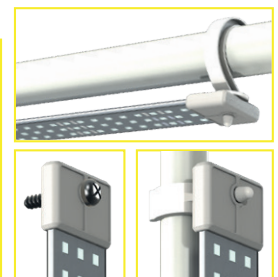

GENERAL DETAILS

COSMORROW LED

Application	Grow tent / Grow room / Multi-layer / Plant factory
Plant growth stage	Any stage

COSMORROW POWER

Pole clip diameter	16 - 25 mm / 0.6 - 1.0 inch
DC plug type	DC 5,5x2,1mm L10mm

PATENT N°W02021176302

Cosmorrow Technology

24 V Bulbs
100% Safe

IP65
Water jet resistant

Unbreakable
Strong & Fall resistant

COMING SOON

REF	COP2065	COP20BL	COP40GR	COP40FS
DESIGNATION METRIC	Cosmorrow Led 20W PPE2.7 L50 cm GROW	Cosmorrow Led 20W PPE2.4 L50 cm BLOOM	Cosmorrow Led 40W PPE2.7 L90 cm GROW	Cosmorrow Led 40W PPE2.85 L70 cm FULL SPECTRUM
DESIGNATION IMPERIAL	Cosmorrow Led 20W PPE2.7 L20" GROW	Cosmorrow Led 20W PPE2.4 L20" BLOOM	Cosmorrow Led 40W PPE2.7 L36" GROW	Cosmorrow Led 40W PPE2.85 L28" FULL SPECTRUM
WEIGHT	0,13 kg / 0,3 lb	0,13 kg / 0,3 lb	0,30 kg / 0,7 lb	0,30 kg / 0,7 lb
DIMENSIONS				
Length	47 cm / 18,5 inch	47 cm / 18,5 inch	87 cm / 34 inch	70 cm / 27,5 inch
Width	3,2 cm / 1,25 inch	3,2 cm / 1,25 inch	3,2 cm / 1,25 inch	4,5 cm / 1,8 inch
Height	1,6 cm / 0,6 inch	1,6 cm / 0,6 inch	1,6 cm / 0,6 inch	1,6 cm / 0,6 inch
POWER				
Consumption	20 W	20 W	40 W	40 W
Voltage	24 Vdc	24 Vdc	24 Vdc	24 Vdc
TEMPERATURE				
Working	0 to 40°C / 32 to 105°F	0 to 40°C / 32 to 105°F	0 to 40°C / 32 to 105°F	0 to 40°C / 32 to 105°F
Storing	-20 to 60°C / -4 to 140°F	-20 to 60°C / -4 to 140°F	-20 to 60°C / -4 to 140°F	-20 to 60°C / -4 to 140°F
LED & RATIO				
2700K	-	25%	-	23%
4000K	-	25%	-	23%
6500K	100%	25%	100%	23%
660nm	-	25%	-	31%
LIFETIME	50 000 hours	50 000 hours	50 000 hours	50 000 hours
IP RATING	IP65	IP65	IP65	IP65
LIGHT MEASUREMENT				
Distance	15 cm / 6 inch	15 cm / 6 inch	15 cm / 6 inch	20 cm / 8 inch
Grow area	60 x 40 cm / 2' x 1½'	60 x 40 cm / 2' x 1½'	120 x 60 cm / 4' x 2'	90 x 60 cm / 3' x 2'
PPE	2,7 µmol/J	2,4 µmol/J	2,0 µmol/J	2,85 µmol/J
PPE	54 µmol/s	48 µmol/s	80 µmol/s	114 µmol/s
PPFD average	268 µmol/s/m²	238 µmol/s/m²	158 µmol/s/m²	240 µmol/s/m²
				
Spectrum				